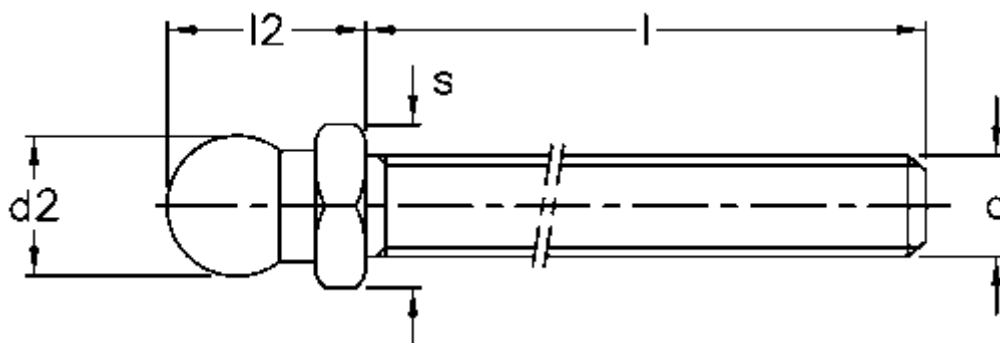

Article number: 2310302125

Description: E+G Threaded stem, Zinc-plated steel  
SM-14-M8x68

## Measures

$d = M8$   
 $d_2 = 13.9$   
 $l = 68$   
 $l_2 = 20$   
 $s = 14$